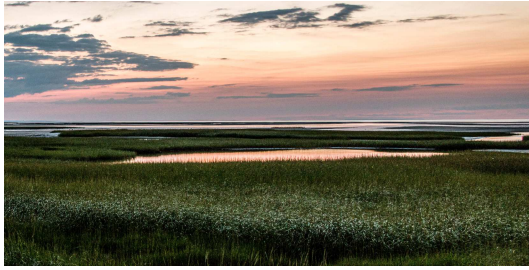

Title

Summer

Set

☐

Registration Number	Media	Treatment	Finished Width x Height	No.	Price
476	Giclée on Canvas	Floater Framed	21-1/2 x 11-1/2	12 /50	$295.00
532	Giclée on Canvas	Floater Framed	25-1/2 x 13-1/2	14 /50	$325.00
535	Giclée on Canvas	Canvas Wrap - 1-1/2"	24 x 12	15 /50	$325.00